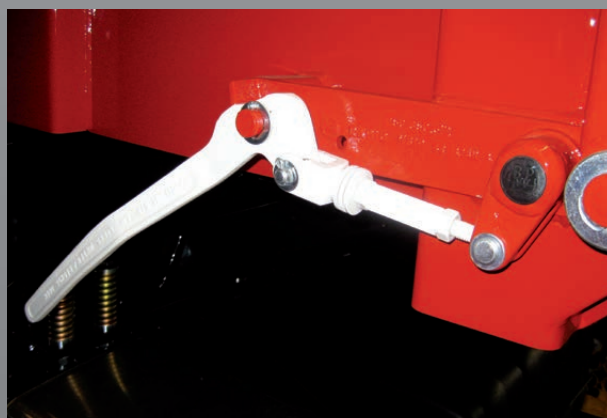

3-way tipper body, 'Jet' design

3-way tipper body with 'Bordmatik'

3-way tipper body with aluminium sidewalls

Tailgate with chute

Automatic tailgate locking

'Bordmatik' sidewalls

Manual central locking

Keep things moving forward.